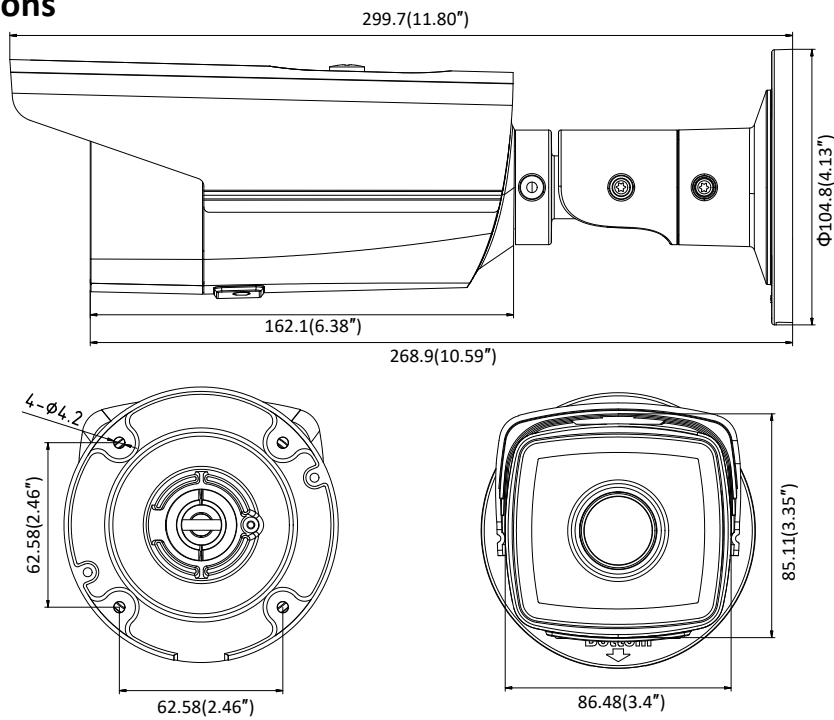

Dimensions

Unit: mm

Accessories