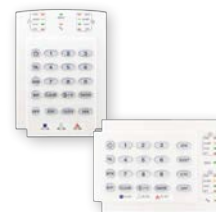

K10HV
10-Zone Hardwired LED
Keypad Module